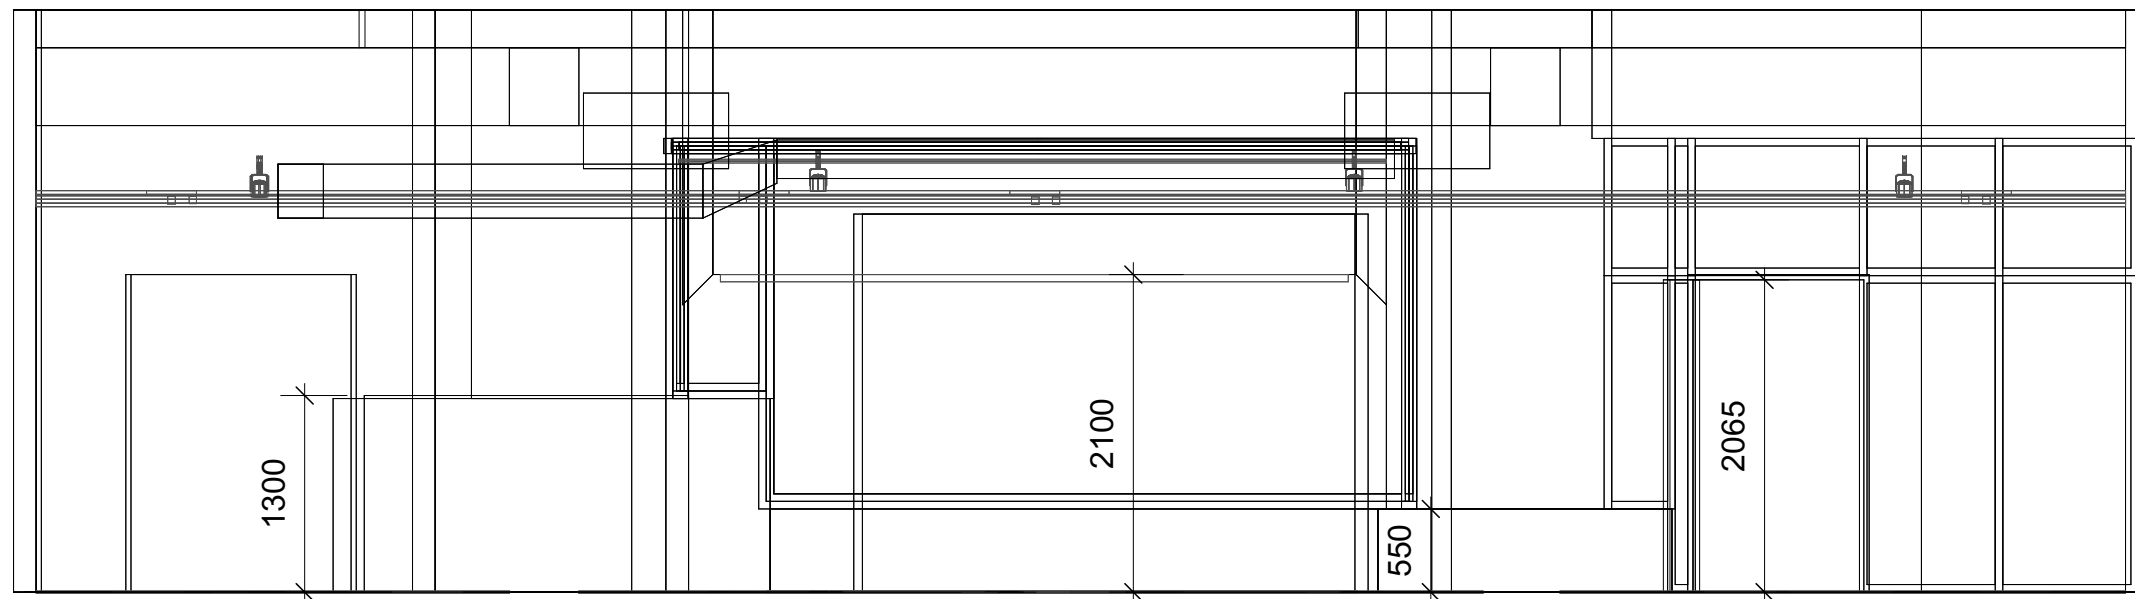

6.1 G1&WG//WGClosedSection+Dimensions  
Scale: 1:50

6.0 G1&WG//WGClosedSection  
Scale: 1:50

**Metro Arts**  
**Gallery 1 & Window Gallery**  
**Elevation**

Metro Arts, 97 Boundary Street, West End, 4101

Scale: 1:50 @ A3

Version: 1.1

Updated: 03/06/2024

Drawn by:  
**Nathaniel Knight**  
0474 477 555  
nathaniel@metroarts.com.au

**NOTES:**

- Dimensions measured in millimeters.
- Dimensions within 15mm accuracy.