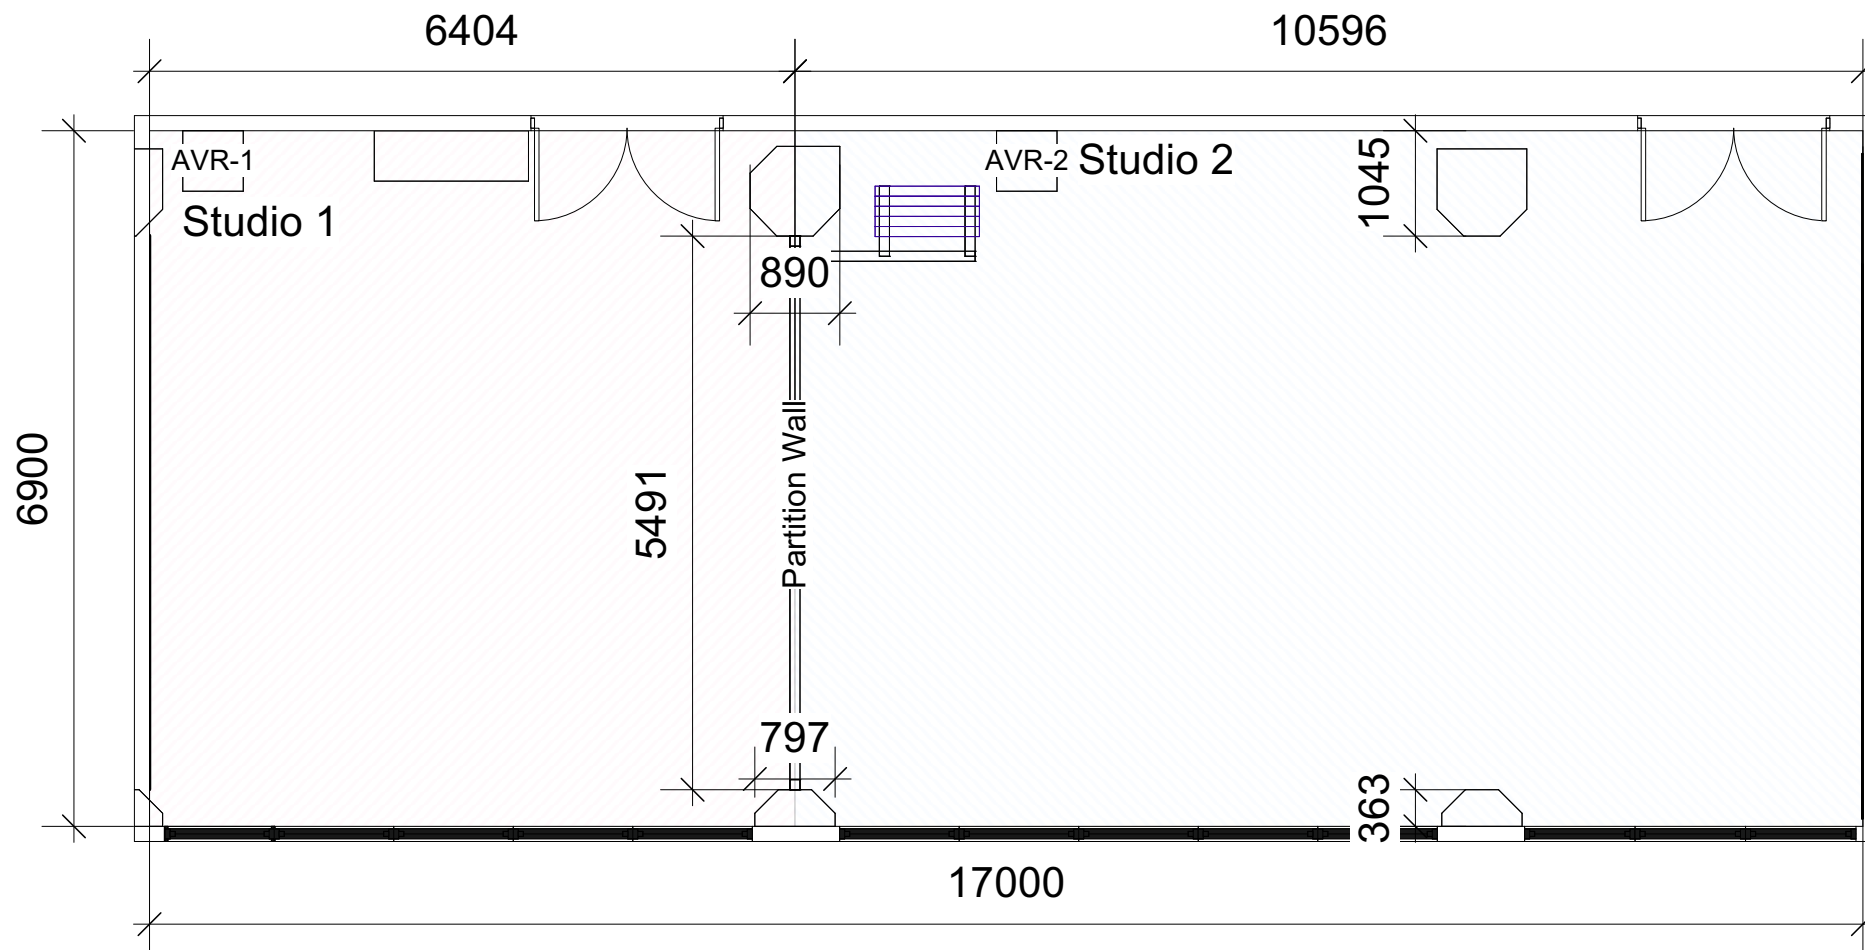

### StudiosOne&Two//FloorPlan

Scale: 1:75

1.1

### StudioOne&Two//FloorPlan+Dimensions

Scale: 1:75

## Studios One & Two Plan View

Metro Arts, 97 Boundary Street, West End, 4101

Scale: 1:75 @ A3 | Version: 1 | Updated: 17/06/2024

Drawn by: **Nathaniel Knight** | M: 0474 477 555 | E: nathaniel@gmail.com

#### NOTES:

- All dimensions expressed in millimeters
- Plan is within 15 mm accuracy
- Partition wall (in purple) is bi-folding and can close to separate Studio One and Two or open and combine both spaces into one.