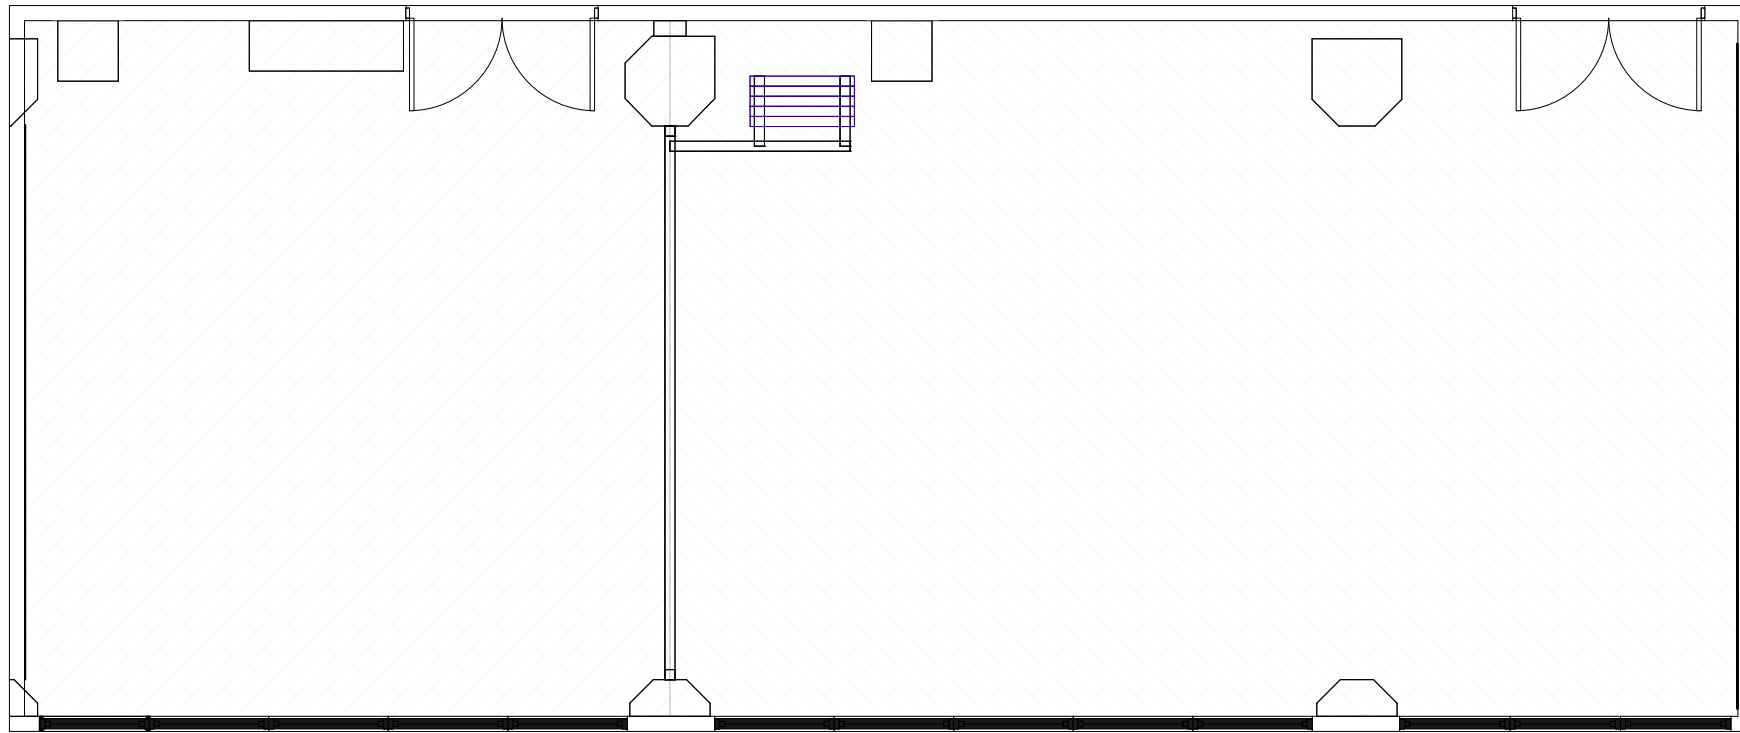

### StudiosOne&Two//FloorPlan

Scale: 1:75

1.1

### StudioOne&Two//FloorPlan+Dimensions

Scale: 1:75

#### NOTES:

- All dimensions expressed in millimeters
- Plan is within 15 mm accuracy
- Partition wall (in purple) is bi-folding and can close to separate Studio One and Two or open and combine both spaces into one.