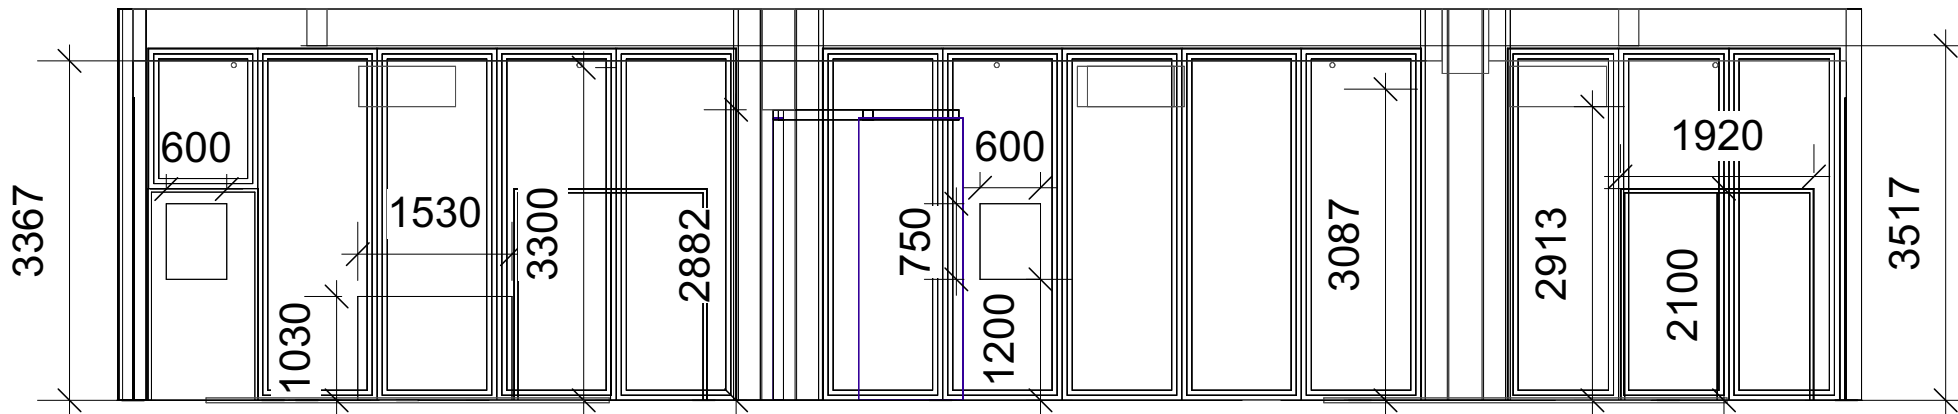

5.0 StudiosOne&Two//BlankSection  
Scale: 1:75

5.1 StudiosOne&Two//FullSection  
Scale: 1:75

5.2 StudiosOne&Two//Section+Dimensions  
Scale: 1:75

### NOTES:

- All dimensions expressed in millimeters
- Plan is within 15 mm accuracy
- Partition wall (in purple) is bi-folding and can close to separate Studio One and Two or open and combine both spaces into one.