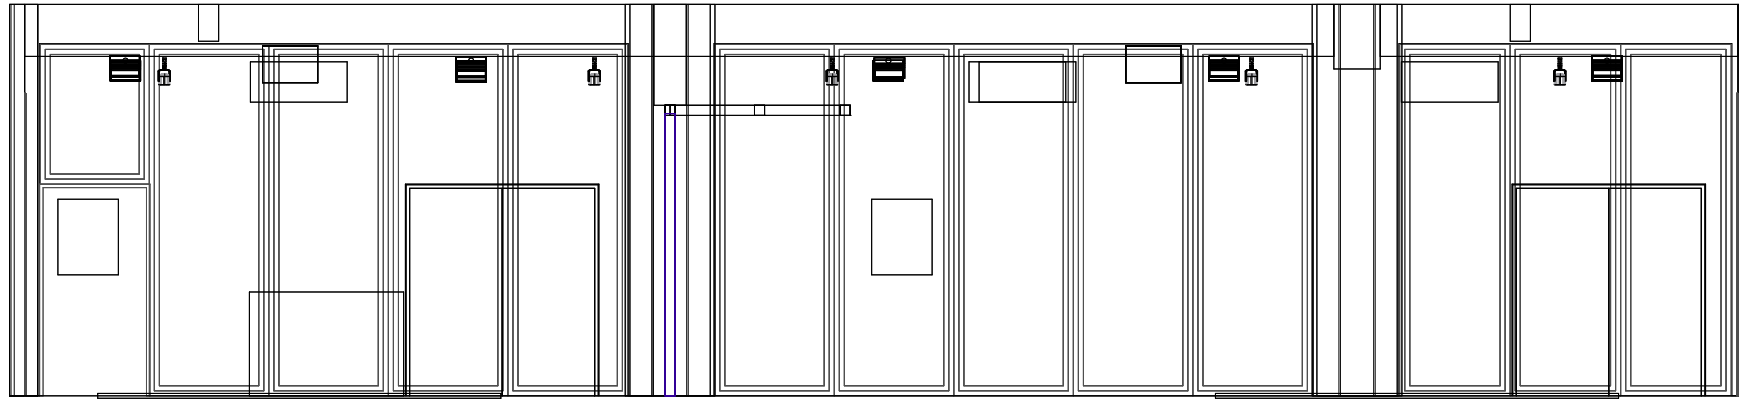

5.0 StudiosOne&Two//BlankSection  
Scale: 1:75

5.1 StudiosOne&Two//FullSection  
Scale: 1:75

5.2 StudiosOne&Two//Section+Dimensions  
Scale: 1:75

### NOTES:

- All dimensions expressed in millimeters
- Plan is within 15 mm accuracy
- Partition wall (in purple) is bi-folding and can close to separate Studio One and Two or open and combine both spaces into one.