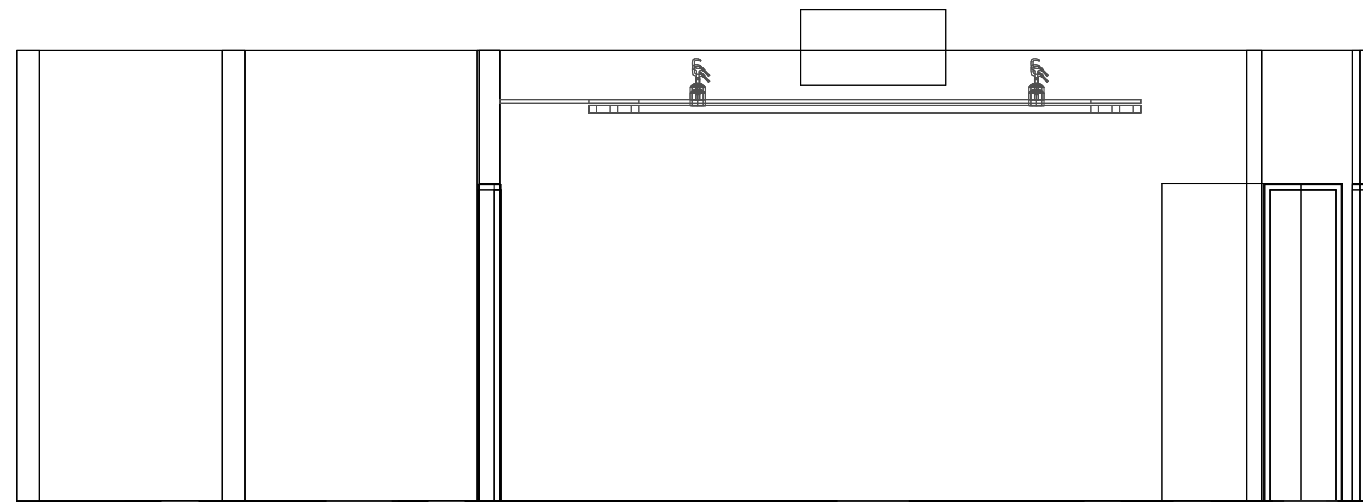

5.0 G2//Section
Scale: 1:50

5.1 G2//DimensionsSection
Scale: 1:50

<p>Metro Arts Gallery 1 & Window Gallery Open & Closed Sections Metro Arts, 97 Boundary Street, West End, 4101</p>			<p>NOTES:</p> <ul style="list-style-type: none"> - Dimensions measured in millimeters. - Dimensions within 15mm accuracy. - Unistrut has been drawn at the average height per bar. - Unistrut is not level. Below notes measure floor to bottom of unistrut at cardinal edges: <ul style="list-style-type: none"> - A. East: 2590mm West: 2598mm (Avg: 2596mm 8mm difference) - B. East: 2565mm West: 2580mm (Avg: 2573mm 15mm difference) - 1. North: 2595mm South: 2590mm (Avg: 2592mm 5mm difference) - 2. North: 2592mm South: 2585mm (Avg: 2588mm 7mm difference) - 3. North: 2593mm South: 2583mm (Avg: 2599mm 10mm difference) - 4. North: 2595mm South: 2588mm (Avg: 2591mm 7mm difference)
Scale: 1:50 @ A3	Version: 1	Updated: 30/04/2024	
<p>Drawn by: Nathaniel Knight 0474 477 555 nathaniel@metroarts.com.au</p>			